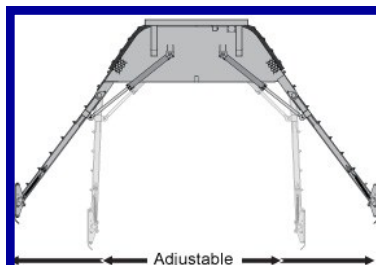

Congratulations to our July drawing winner **Lana Bos!**

Lana won her choice of a New Holland sweatshirt after her name was drawn on July 25th. We will be starting over again for August so make sure to put your name and email address down and enter for a chance to win!